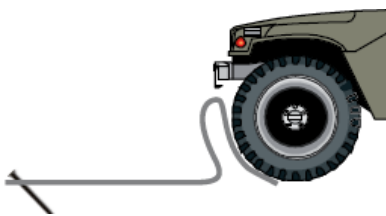

Easy self recovery on any type of soil

MUD